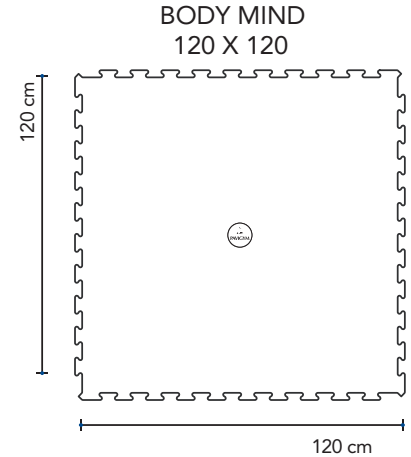

TECHNICAL INFORMATION.

| | NORM | BODY MIND 120 X 120 | BODY MIND 90 X 90 |
|----------------------------------|------------|---------------------------------------|---------------------------------------|
| THICKNESS | | 11,5 mm | 7 mm |
| NET DIMENSIONS | | 120 x 120 cm | 90 x 90 cm |
| WEIGHT | | 3,1 kg | 1,1 kg |
| DENSITY | UNE 53526 | 200 kg/m ³ | 200 kg/m ³ |
| HARDNESS | DIN 53505 | 40° Shore A | 40° Shore A |
| WATER ABSORPTION | ASTM D570 | 0% | 0% |
| COEFFICIENT OF LINEAR DILATATION | 0°C-40°C | 2.5 10 ⁻⁴ °C ⁻¹ | 2.5 10 ⁻⁴ °C ⁻¹ |
| FIRE REACTION | EN 13501-1 | Efl (Op. Cfl) | Efl (Op. Cfl) |
| FORMALDEHYDE EMISSION | EN 717-2 | - | E1 |
| INSTALLATION SYSTEM | | INTERLOCKING INSTALLATION SYSTEM | |

Average values obtained in normal environment conditions.
Pavigym reserves the right to change the product characteristics at any time.

COLOURS & REFERENCES.

| | BODY MIND 120 X 120 cm | BODY MIND 90 X 90 cm |
|------------------------|---------------------------|-------------------------|
| WOOD COLOURS | | |
| BAMBOO | 118.021 | 118.921 |
| WENGUE* | 118.013 | 118.913 |
| NATURAL COLOURS | | |
| WHITE MARBLE | 113.023 | 118.923 |
| ASH GREY | 113.032 | 118.932 |
| STONE GREY* | 113.019 | 118.919 |
| BLACK MARBLE* | 113.024 | 118.924 |