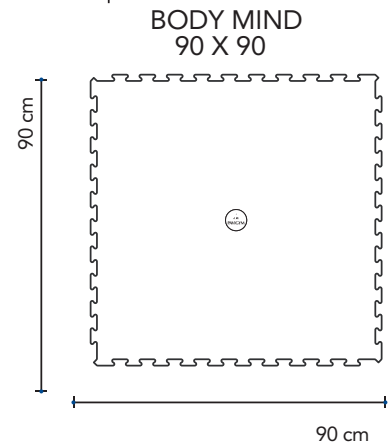

TECHNICAL INFORMATION.

| | NORM | BODY MIND 120 X 120 | BODY MIND 90 X 90 |
|----------------------------------|------------|---------------------------------------|---------------------------------------|
| THICKNESS | | 11,5 mm | 7 mm |
| NET DIMENSIONS | | 120 x 120 cm | 90 x 90 cm |
| WEIGHT | | 3,1 kg | 1,1 kg |
| DENSITY | UNE 53526 | 200 kg/m ³ | 200 kg/m ³ |
| HARDNESS | DIN 53505 | 40° Shore A | 40° Shore A |
| WATER ABSORPTION | ASTM D570 | 0% | 0% |
| COEFFICIENT OF LINEAR DILATATION | 0°C-40°C | 2.5 10 ⁻⁴ °C ⁻¹ | 2.5 10 ⁻⁴ °C ⁻¹ |
| FIRE REACTION | EN 13501-1 | Efl (Op. Cfl) | Efl (Op. Cfl) |
| FORMALDEHYDE EMISSION | EN 717-2 | - | E1 |
| INSTALLATION SYSTEM | | INTERLOCKING INSTALLATION SYSTEM | |

Average values obtained in normal environment conditions.
Pavigym reserves the right to change the product characteristics at any time.

COLOURS & REFERENCES.

| | BODY MIND 120 X 120 cm | BODY MIND 90 X 90 cm |
|------------------------|---------------------------|-------------------------|
| WOOD COLOURS | | |
| BAMBOO | 118.021 | 118.921 |
| WENGUE* | 118.013 | 118.913 |
| NATURAL COLOURS | | |
| WHITE MARBLE | 113.023 | 118.923 |
| ASH GREY | 113.032 | 118.932 |
| STONE GREY* | 113.019 | 118.919 |
| BLACK MARBLE* | 113.024 | 118.924 |