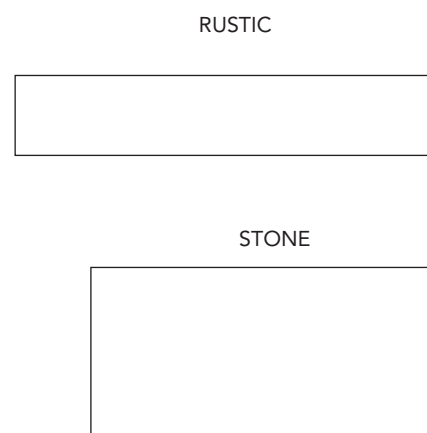

## PAVIGYM TRAFFIC

An elegant high wear resistant vinyl plank flooring, ideal to cover the non-technical areas of the fitness centers such as receptions, areas, offices, bar or restaurants, walkways, locker rooms, etc. Waterproof and very easy to install.

■ **Rustic:** the elegant, wooden look for any transit area in your studio.

■ **Stone:** Our new surface range with stone-effect and a slightly rough surface.

### TECHNICAL INFORMATION.

	NORM	RUSTIC	STONE
MATERIAL	DIN 16951	Heterogeneous PVC	Heterogeneous PVC
NET DIMENSIONS		95 x 18,4 cm	61 x 30,5 cm
TOTAL THICKNESS	EN 428	3 mm	3 mm
WEIGHT / m <sup>2</sup>	EN 430	5,5 kg aprox	5,5 Kg aprox
NUMBER OF PIECES		19 planks 3,32m <sup>2</sup>	18 planks 3,34m <sup>2</sup>
RESIDUAL INDENTATION	EN 433	0,04 mm	0%
FIRE REACTION	DNI 410	B1	B1
	EN 13501-1	Cfl	Cfl
SLIP-RESISTANCE	DIN 51130	R9	R9
SUITABLE FOR FLOOR HEATING		Yes	Yes
UTILIZATION LEVEL	EN 13329	AC5	AC5
INSTALLATION SYSTEM		STICK INSTALLATION SYSTEM (Fixing agent needed)	

### COLOURS & REFERENCES.

	RUSTIC	STONE
RUSTIC GREY	415.006	—
RUSTIC WHITE	415.005	—
RUSTIC BROWN	415.003	—
CHARCOAL GREY	—	415.012

PAVIGYM  
RUSTIC GREY.

PAVIGYM  
RUSTIC WHITE.

PAVIGYM  
RUSTIC BROWN.

PAVIGYM  
CHARCOAL GREY.