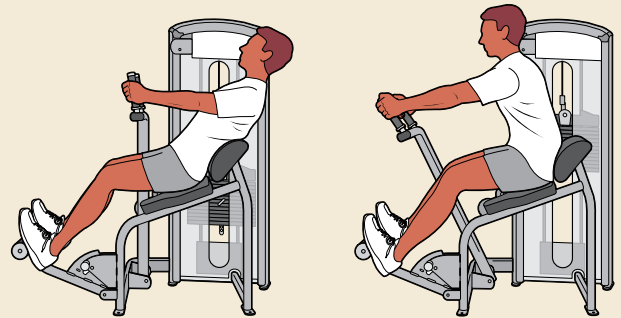

REALLY DIFFERENT

No competitor even comes close. A unique patented CYBEX design isolates the abs in a way other machines do not. Because the design has taken hip flexors, arms, and shoulders out of the movement, the resulting exercise is completely focused on the abdominal muscles. The easy-access with no restricting pads makes the CYBEX ab machine one of the most popular pieces on the gym floor.

FULL RANGE OF MOTION

Hip pad includes a **lumbar curved section** to promote full range of motion exercise beginning in extension. Patent pending design allows for true spinal flexion range of motion including extension beyond neutral.

FOCUS ON THE TARGET

Patented **pelvic stabilization** system utilizes adjustable foot brace which allows the user to "lock into" the hip pad, causing hip extensor engagement for optimal pelvic stabilization.