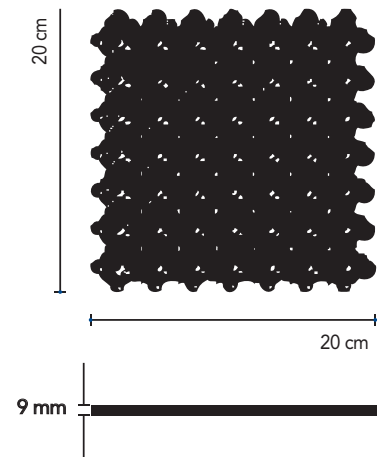

TECHNICAL INFORMATION.

WET AREAS	
THICKNESS	9 mm
NET DIMENSIONS	20 x 20 cm
WEIGHT	0,164 kg
MATERIAL	PVC
INVISIBLE ANCHORAGE	Yes
INSTALLATION SYSTEM	INTERLOCKING INSTALLATION SYSTEM

Average values obtained in normal environment conditions.
Pavigym reserves the right to change the product characteristics at any time.