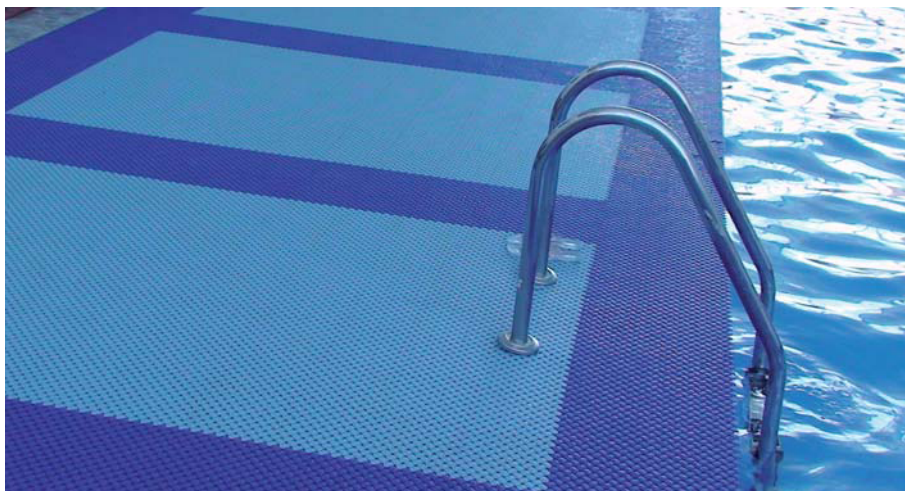

PAVIGYM WET AREAS

The flooring which offers the maximum non-slip protection and allows comfortable installation and cleaning. Due to the form of the tiles, Pavigym Wet Areas is totally modular and adaptable to showers, locker rooms, saunas, spas and swimming pools.

TECHNICAL INFORMATION.

WET AREAS	
THICKNESS	9 mm
NET DIMENSIONS	20 x 20 cm
WEIGHT	0,164 kg
MATERIAL	PVC
INVISIBLE ANCHORAGE	Yes
INSTALLATION SYSTEM	INTERLOCKING INSTALLATION SYSTEM

Average values obtained in normal environment conditions.
Pavigym reserves the right to change the product characteristics at any time.